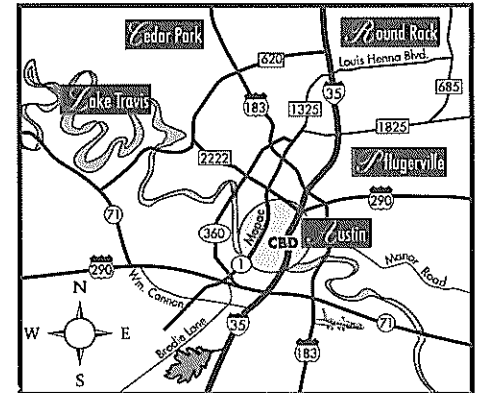

FIRE STATION

VILLAGES OF SHADY HOLLOW
 3113 Yandall Drive, Austin, TX 78748
 (512) 292-8700 Fax (512) 292-8702

Villages of
SHADY HOLLOW

The builder reserves the right in its sole discretion to make changes or modifications to maps, plans, and specifications without notice. All plans, landscaping, and elevation renderings are artist's conceptions and not to scale.