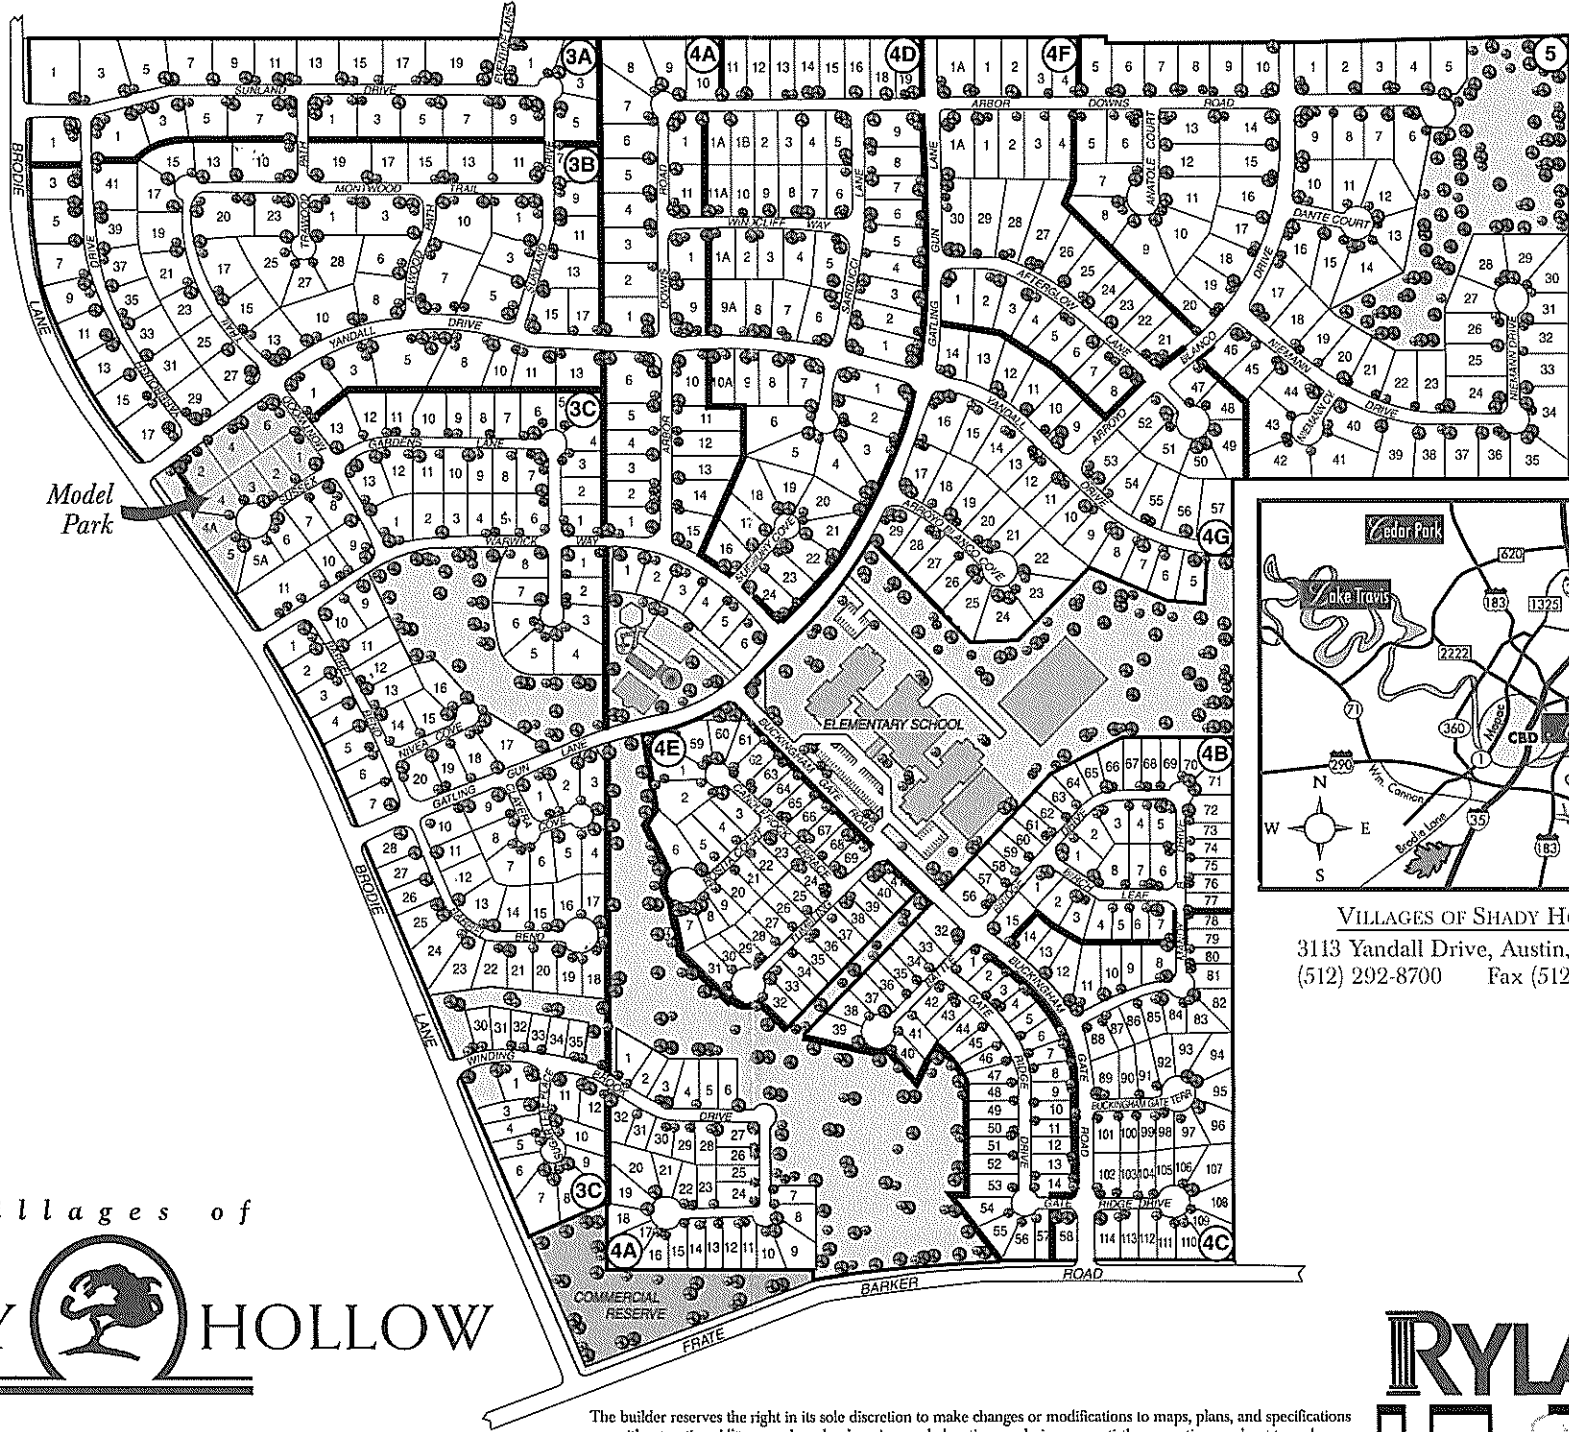

FIRE STATION

VILLAGES OF SHADY HOLLOW
 3113 Yandall Drive, Austin, TX 78748
 (512) 292-8700 Fax (512) 292-8702

Villages of
SHADY HOLLOW

The builder reserves the right in its sole discretion to make changes or modifications to maps, plans, and specifications without notice. All plans, landscaping, and elevation renderings are artist's conceptions and not to scale.

RYLAND